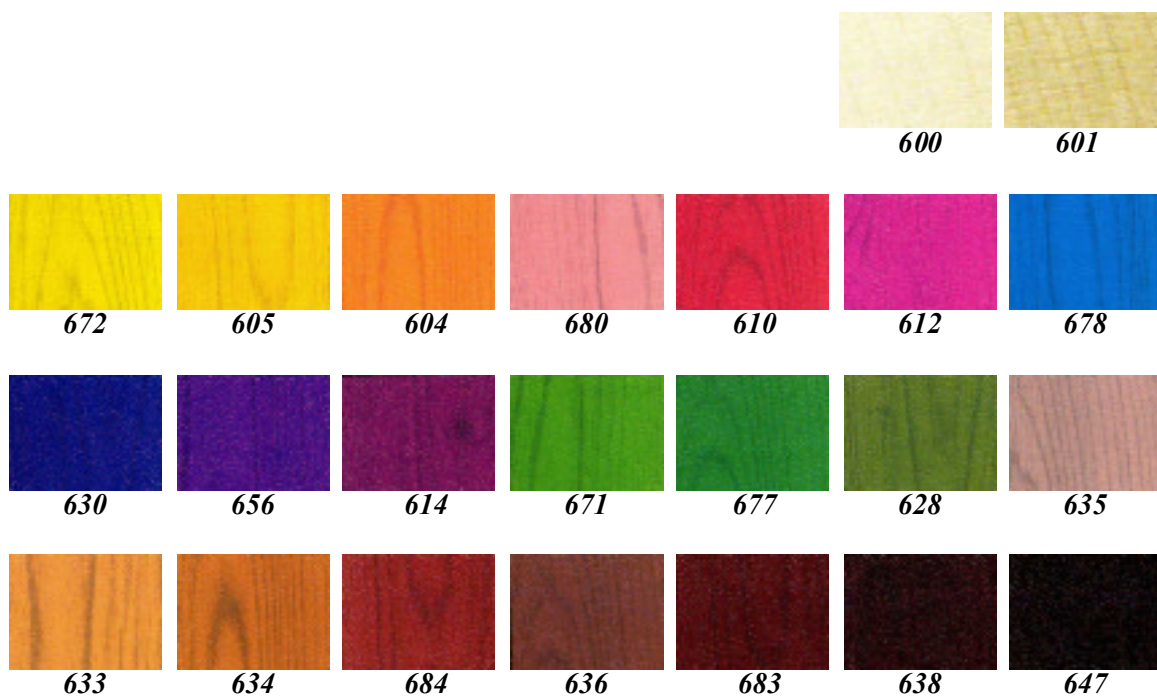

# Fashionable Wood Beads Shade Card

## Colours overlapping the wood structure

## Colours pointing up the wood structure

## Ecru colours

*Wood is a natural material, therefore we would like to kindly ask you to accept small differences in shade due to different colour of raw materials.*